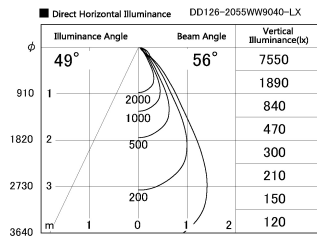

Item no. DD126-2055WW9040-LX

Series Name: Cledy versa L-G Antiglare
(DD126_AG-LX)

White Reflector

Installation	Recessed mount
Type	Cledy versa L-G Antiglare (DD126_AG-LX)
Fixture wattage	18.6W
Beam angle	55deg
Color Temp.	4000K
CRI	Ra>90
Luminous	1499 lm
Body	Die-castaluminumalloy
Body finish	N/A
Trim finish	White
Reflector finish	White
IP Rate	IP20
Light source	COB module
Input Voltage	AC220~240V
Dimming Type	Non-Dimmable
Certificate	CE,CCC
Cut Hole	125