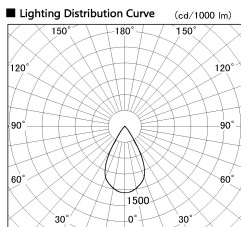

Item no. DD126-2055WW9040-LX

Series Name: Cledy versa L-G Antiglare
(DD126_AG-LX)

White Reflector

Installation	Recessed mount
Type	Cledy versa L-G Antiglare (DD126_AG-LX)
Fixture wattage	18.6W
Beam angle	55deg
Color Temp.	4000K
CRI	Ra>90
Luminous	1499 lm
Body	Die-castaluminumalloy
Body finish	N/A
Trim finish	White
Reflector finish	White
IP Rate	IP20
Light source	COB module
Input Voltage	AC220~240V
Dimming Type	Non-Dimmable
Certificate	CE,CCC
Cut Hole	125