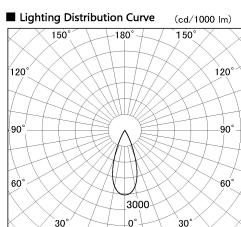

Item no. DD126-1435WW9040-LX

Series Name: Cledy versa L-G Antiglare  
(DD126\_AG-LX)

White Reflector

Installation	Recessed mount
Type	Cledy versa L-G Antiglare (DD126_AG-LX)
Fixture wattage	14W
Beam angle	38deg
Color Temp.	4000K
CRI	Ra>90
Luminous	1291 lm
Body	Die-castaluminumalloy
Body finish	N/A
Trim finish	White
Reflector finish	White
IP Rate	IP20
Light source	COB module
Input Voltage	AC220~240V
Dimming Type	Non-Dimmable
Certificate	CE,CCC
Cut Hole	100