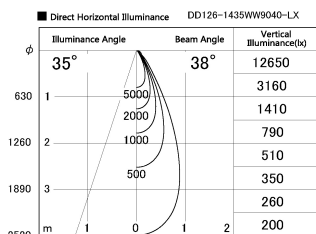

Item no. DD126-1435WW9040-LX

Series Name: Cledy versa L-G Antiglare  
(DD126\_AG-LX)

White Reflector

Installation	Recessed mount
Type	Cledy versa L-G Antiglare (DD126_AG-LX)
Fixture wattage	14W
Beam angle	38deg
Color Temp.	4000K
CRI	Ra>90
Luminous	1291 lm
Body	Die-castaluminumalloy
Body finish	N/A
Trim finish	White
Reflector finish	White
IP Rate	IP20
Light source	COB module
Input Voltage	AC220~240V
Dimming Type	Non-Dimmable
Certificate	CE,CCC
Cut Hole	100