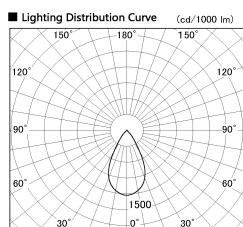

Item no. DD126-0855WW9040-LX

Series Name: Cledy versa L-G Antiglare
(DD126_AG-LX)

White Reflector

Installation	Recessed mount
Type	Cledy versa L-G Antiglare (DD126_AG-LX)
Fixture wattage	7.4W
Beam angle	48deg
Color Temp.	4000K
CRI	Ra>90
Luminous	619 lm
Body	Die-cast aluminum alloy
Body finish	N/A
Trim finish	White
Reflector finish	White
IP Rate	IP20
Light source	COB module
Input Voltage	AC220~240V
Dimming Type	Non-Dimmable
Certificate	CE,CCC
Cut Hole	100