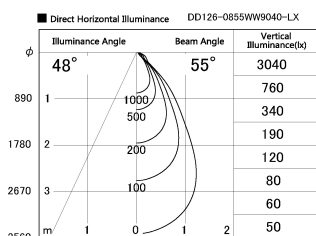

Item no. DD126-0855WW9040-LX

Series Name: Cledy versa L-G Antiglare
(DD126_AG-LX)

White Reflector

Installation	Recessed mount
Type	Cledy versa L-G Antiglare (DD126_AG-LX)
Fixture wattage	7.4W
Beam angle	48deg
Color Temp.	4000K
CRI	Ra>90
Luminous	619 lm
Body	Die-cast aluminum alloy
Body finish	N/A
Trim finish	White
Reflector finish	White
IP Rate	IP20
Light source	COB module
Input Voltage	AC220~240V
Dimming Type	Non-Dimmable
Certificate	CE,CCC
Cut Hole	100