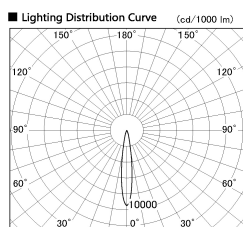

Item no. DD126-4015WB9027-LX

Series Name: Cledy versa L-G Antiglare
(DD126_AG-LX)

Installation	Recessed mount
Type	Cledy versa L-G Antiglare (DD126_AG-LX)
Fixture wattage	38.5W
Beam angle	15deg
Color Temp.	2700K
CRI	Ra>90
Luminous	3041 lm
Body	Die-castaluminumalloy
Body finish	N/A
Trim finish	Black
Reflector finish	White
IP Rate	IP20
Light source	COB module
Input Voltage	AC220~240V
Dimming Type	Non-Dimmable
Certificate	CE,CCC
Cut Hole	150

■ Direct Horizontal Illuminance DD126-4015WB9027-LX

Illuminance Angle	Beam Angle	Vertical Illuminance (lx)
14°	15°	116060
1		29020
2		12900
3		7250
4		4640
5		3220
6		2370
7		1810