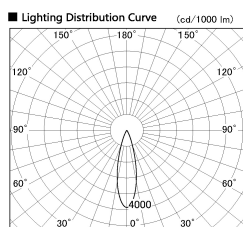

Item no. DD126-4025WB9027-LX

Series Name: Cledy versa L-G Antiglare
(DD126_AG-LX)

Installation	Recessed mount
Type	Cledy versa L-G Antiglare (DD126_AG-LX)
Fixture wattage	38.5W
Beam angle	27deg
Color Temp.	2700K
CRI	Ra>90
Luminous	3322 lm
Body	Die-castaluminumalloy
Body finish	N/A
Trim finish	Black
Reflector finish	White
IP Rate	IP20
Light source	COB module
Input Voltage	AC220~240V
Dimming Type	Non-Dimmable
Certificate	CE,CCC
Cut Hole	150

■ Direct Horizontal Illuminance DD126-4025WB9027-LX

Illuminance Angle	Beam Angle	Vertical Illuminance (lx)
25°	27°	51920
440	1	12980
1	2000	5770
800	2	3250
1330	3	2080
1770	m	1440
	1	1060
	2	810