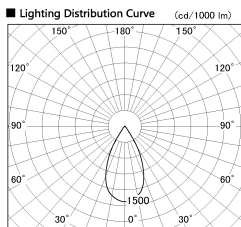

Item no. DD126-4055WB9027-LX

Series Name: Cledy versa L-G Antiglare
(DD126_AG-LX)

Installation	Recessed mount
Type	Cledy versa L-G Antiglare (DD126_AG-LX)
Fixture wattage	38.5W
Beam angle	51deg
Color Temp.	2700K
CRI	Ra>90
Luminous	2859 lm
Body	Die-castaluminumalloy
Body finish	N/A
Trim finish	Black
Reflector finish	White
IP Rate	IP20
Light source	COB module
Input Voltage	AC220~240V
Dimming Type	Non-Dimmable
Certificate	CE,CCC
Cut Hole	150