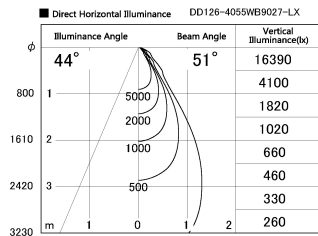

Item no. DD126-4055WB9027-LX

Series Name: Cledy versa L-G Antiglare
(DD126_AG-LX)

Installation	Recessed mount
Type	Cledy versa L-G Antiglare (DD126_AG-LX)
Fixture wattage	38.5W
Beam angle	51deg
Color Temp.	2700K
CRI	Ra>90
Luminous	2859 lm
Body	Die-castaluminumalloy
Body finish	N/A
Trim finish	Black
Reflector finish	White
IP Rate	IP20
Light source	COB module
Input Voltage	AC220~240V
Dimming Type	Non-Dimmable
Certificate	CE,CCC
Cut Hole	150