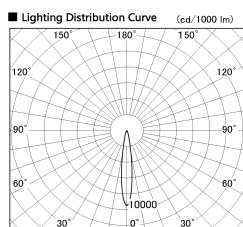

Item no. DD126-3715WB9027-LX

Series Name: Cledy versa L-G Antiglare  
(DD126\_AG-LX)

Installation	Recessed mount
Type	Cledy versa L-G Antiglare (DD126_AG-LX)
Fixture wattage	35.5W
Beam angle	15deg
Color Temp.	2700K
CRI	Ra>90
Luminous	2905 lm
Body	Die-castaluminumalloy
Body finish	N/A
Trim finish	Black
Reflector finish	White
IP Rate	IP20
Light source	COB module
Input Voltage	AC220~240V
Dimming Type	Non-Dimmable
Certificate	CE,CCC
Cut Hole	150

■ Direct Horizontal Illuminance DD126-3715WB9027-LX

φ	Illuminance Angle	Beam Angle	Vertical Illuminance(lx)		
240	14°	15°	110870		
1			27720		
490			12320		
2			6930		
730			4430		
3			3080		
980			2260		
m	1	2 0 0	1	2	1730