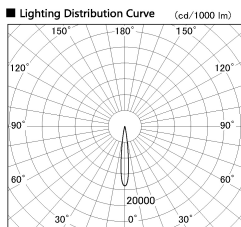

Item no. DD126-2515WB9027-LX

Series Name: Cledy versa L-G Antiglare
(DD126_AG-LX)

Direct Horizontal Illuminance DD126-2515WB9027-LX

φ	Illuminance Angle	Beam Angle	Vertical Illuminance (lx)
120	12°	13°	104980
120			26240
90			11660
90			6560
60			4200
60			2920
30			2140
0			1640

Installation	Recessed mount
Type	Cledy versa L-G Antiglare (DD126_AG-LX)
Fixture wattage	24W
Beam angle	14deg
Color Temp.	2700K
CRI	Ra>90
Luminous	1739 lm
Body	Die-cast aluminum alloy
Body finish	N/A
Trim finish	Black
Reflector finish	White
IP Rate	IP20
Light source	COB module
Input Voltage	AC220~240V
Dimming Type	Non-Dimmable
Certificate	CE,CCC
Cut Hole	125