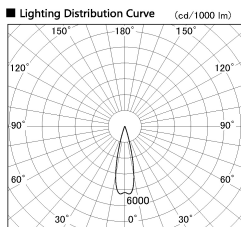

Item no. DD126-2525WB9027-LX

Series Name: Cledy versa L-G Antiglare  
(DD126\_AG-LX)

Direct Horizontal Illuminance DD126-2525WB9027-LX

Beam Angle	Illuminance Angle	Vertical Illuminance (lx)
25°	26°	36990
		9250
		4110
		2310
		1480
		1030
		750
		580

Installation	Recessed mount
Type	Cledy versa L-G Antiglare (DD126_AG-LX)
Fixture wattage	24W
Beam angle	25deg
Color Temp.	2700K
CRI	Ra>90
Luminous	1842 lm
Body	Die-cast aluminum alloy
Body finish	N/A
Trim finish	Black
Reflector finish	White
IP Rate	IP20
Light source	COB module
Input Voltage	AC220~240V
Dimming Type	Non-Dimmable
Certificate	CE,CCC
Cut Hole	125