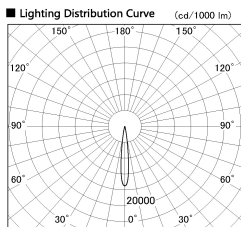

Item no. DD126-2015WB9027-LX

Series Name: Cledy versa L-G Antiglare  
(DD126\_AG-LX)

Installation	Recessed mount
Type	Cledy versa L-G Antiglare (DD126_AG-LX)
Fixture wattage	18.6W
Beam angle	14deg
Color Temp.	2700K
CRI	Ra>90
Luminous	1350 lm
Body	Die-castaluminumalloy
Body finish	N/A
Trim finish	Black
Reflector finish	White
IP Rate	IP20
Light source	COB module
Input Voltage	AC220~240V
Dimming Type	Non-Dimmable
Certificate	CE,CCC
Cut Hole	125

■ Direct Horizontal Illuminance DD126-2015WB9027-LX

φ	Illuminance Angle	Beam Angle	Vertical Illuminance(ft)
120°	12°	13°	81500
120°			20370
90°			9060
90°			5090
60°			3260
60°			2260
30°			1660
0°			1270