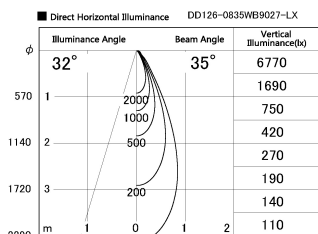

Item no. DD126-0835WB9027-LX

Series Name: Cledy versa L-G Antiglare  
(DD126\_AG-LX)

Installation	Recessed mount
Type	Cledy versa L-G Antiglare (DD126_AG-LX)
Fixture wattage	7.4W
Beam angle	34deg
Color Temp.	2700K
CRI	Ra>90
Luminous	597 lm
Body	Die-cast aluminum alloy
Body finish	N/A
Trim finish	Black
Reflector finish	White
IP Rate	IP20
Light source	COB module
Input Voltage	AC220~240V
Dimming Type	Non-Dimmable
Certificate	CE,CCC
Cut Hole	100