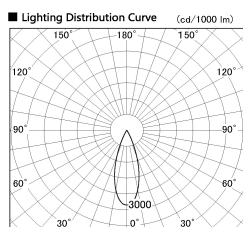

Item no. DD126-0835WB9027-LX

Series Name: Cledy versa L-G Antiglare  
(DD126\_AG-LX)

Installation	Recessed mount
Type	Cledy versa L-G Antiglare (DD126_AG-LX)
Fixture wattage	7.4W
Beam angle	34deg
Color Temp.	2700K
CRI	Ra>90
Luminous	597 lm
Body	Die-cast aluminum alloy
Body finish	N/A
Trim finish	Black
Reflector finish	White
IP Rate	IP20
Light source	COB module
Input Voltage	AC220~240V
Dimming Type	Non-Dimmable
Certificate	CE,CCC
Cut Hole	100