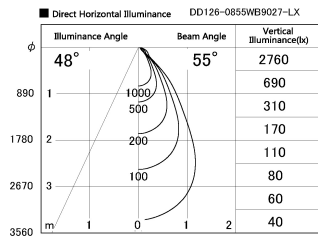

Item no. DD126-0855WB9027-LX

Series Name: Cledy versa L-G Antiglare  
(DD126\_AG-LX)

Installation	Recessed mount
Type	Cledy versa L-G Antiglare (DD126_AG-LX)
Fixture wattage	7.4W
Beam angle	48deg
Color Temp.	2700K
CRI	Ra>90
Luminous	561 lm
Body	Die-castaluminumalloy
Body finish	N/A
Trim finish	Black
Reflector finish	White
IP Rate	IP20
Light source	COB module
Input Voltage	AC220~240V
Dimming Type	Non-Dimmable
Certificate	CE,CCC
Cut Hole	100