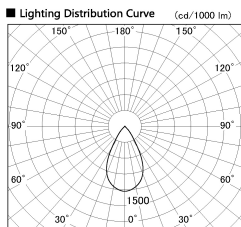

Item no. DD126-0855WB9027-LX

Series Name: Cledy versa L-G Antiglare  
(DD126\_AG-LX)

Installation	Recessed mount
Type	Cledy versa L-G Antiglare (DD126_AG-LX)
Fixture wattage	7.4W
Beam angle	48deg
Color Temp.	2700K
CRI	Ra>90
Luminous	561 lm
Body	Die-castaluminumalloy
Body finish	N/A
Trim finish	Black
Reflector finish	White
IP Rate	IP20
Light source	COB module
Input Voltage	AC220~240V
Dimming Type	Non-Dimmable
Certificate	CE,CCC
Cut Hole	100