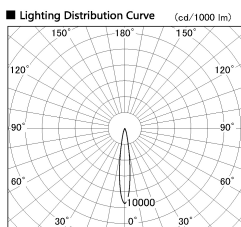

Item no. DD126-4015WB9030-LX

Series Name: Cledy versa L-G Antiglare
(DD126_AG-LX)

Installation	Recessed mount
Type	Cledy versa L-G Antiglare (DD126_AG-LX)
Fixture wattage	38.5W
Beam angle	15deg
Color Temp.	3000K
CRI	Ra>90
Luminous	3168 lm
Body	Die-castaluminumalloy
Body finish	N/A
Trim finish	Black
Reflector finish	White
IP Rate	IP20
Light source	COB module
Input Voltage	AC220~240V
Dimming Type	Non-Dimmable
Certificate	CE,CCC
Cut Hole	150

■ Direct Horizontal Illuminance DD126-4015WB9030-LX

Illuminance Angle	Beam Angle	Vertical Illuminance (lx)
14°	15°	120910
1		30230
2		13430
3		7560
4		4840
5		3360
6		2470
7		1890