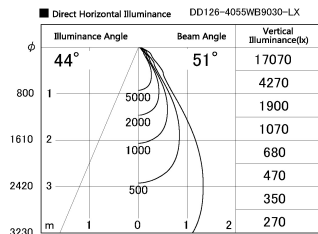

Item no. DD126-4055WB9030-LX

Series Name: Cledy versa L-G Antiglare
(DD126_AG-LX)

Installation	Recessed mount
Type	Cledy versa L-G Antiglare (DD126_AG-LX)
Fixture wattage	38.5W
Beam angle	51deg
Color Temp.	3000K
CRI	Ra>90
Luminous	2979 lm
Body	Die-castaluminumalloy
Body finish	N/A
Trim finish	Black
Reflector finish	White
IP Rate	IP20
Light source	COB module
Input Voltage	AC220~240V
Dimming Type	Non-Dimmable
Certificate	CE,CCC
Cut Hole	150