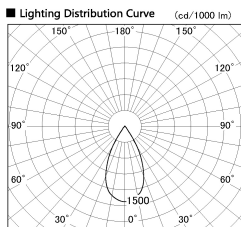

Item no. DD126-4055WB9030-LX

Series Name: Cledy versa L-G Antiglare
(DD126_AG-LX)

Installation	Recessed mount
Type	Cledy versa L-G Antiglare (DD126_AG-LX)
Fixture wattage	38.5W
Beam angle	51deg
Color Temp.	3000K
CRI	Ra>90
Luminous	2979 lm
Body	Die-castaluminumalloy
Body finish	N/A
Trim finish	Black
Reflector finish	White
IP Rate	IP20
Light source	COB module
Input Voltage	AC220~240V
Dimming Type	Non-Dimmable
Certificate	CE,CCC
Cut Hole	150