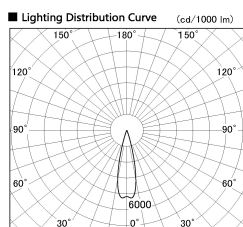

Item no. DD126-2525WB9030-LX

Series Name: Cledy versa L-G Antiglare
(DD126_AG-LX)

Installation	Recessed mount
Type	Cledy versa L-G Antiglare (DD126_AG-LX)
Fixture wattage	24W
Beam angle	25deg
Color Temp.	3000K
CRI	Ra>90
Luminous	1919 lm
Body	Die-castaluminumalloy
Body finish	N/A
Trim finish	Black
Reflector finish	White
IP Rate	IP20
Light source	COB module
Input Voltage	AC220~240V
Dimming Type	Non-Dimmable
Certificate	CE,CCC
Cut Hole	125

■ Direct Horizontal Illuminance DD126-2525WB9030-LX

Illuminance Angle	Beam Angle	Vertical Illuminance(ft)
25°	26°	38540
		9630
		4280
		2410
		1540
		1070
		790
		600