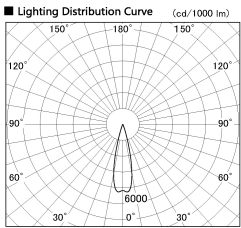

Item no. DD126-2025WB9030-LX

Series Name: Cledy versa L-G Antiglare
(DD126_AG-LX)

Installation	Recessed mount
Type	Cledy versa L-G Antiglare (DD126_AG-LX)
Fixture wattage	18.6W
Beam angle	25deg
Color Temp.	3000K
CRI	Ra>90
Luminous	1490 lm
Body	Die-cast aluminum alloy
Body finish	N/A
Trim finish	Black
Reflector finish	White
IP Rate	IP20
Light source	COB module
Input Voltage	AC220~240V
Dimming Type	Non-Dimmable
Certificate	CE,CCC
Cut Hole	125