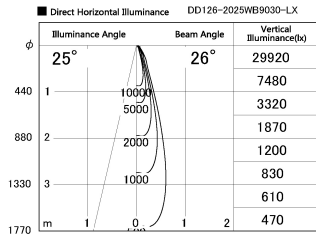

Item no. DD126-2025WB9030-LX

Series Name: Cledy versa L-G Antiglare
(DD126_AG-LX)

Installation	Recessed mount
Type	Cledy versa L-G Antiglare (DD126_AG-LX)
Fixture wattage	18.6W
Beam angle	25deg
Color Temp.	3000K
CRI	Ra>90
Luminous	1490 lm
Body	Die-cast aluminum alloy
Body finish	N/A
Trim finish	Black
Reflector finish	White
IP Rate	IP20
Light source	COB module
Input Voltage	AC220~240V
Dimming Type	Non-Dimmable
Certificate	CE,CCC
Cut Hole	125