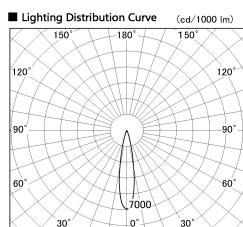

Item no. DD126-1415WB9030-LX

Series Name: Cledy versa L-G Antiglare
(DD126_AG-LX)

Installation	Recessed mount
Type	Cledy versa L-G Antiglare (DD126_AG-LX)
Fixture wattage	14W
Beam angle	19deg
Color Temp.	3000K
CRI	Ra>90
Luminous	1151 lm
Body	Die-castaluminumalloy
Body finish	N/A
Trim finish	Black
Reflector finish	White
IP Rate	IP20
Light source	COB module
Input Voltage	AC220~240V
Dimming Type	Non-Dimmable
Certificate	CE,CCC
Cut Hole	100

■ Direct Horizontal Illuminance DD126-1415WB9030-LX

Illuminance Angle	Beam Angle	Vertical Illuminance (lx)
19°	20°	32130
		8030
		3570
		2010
		1290
		890
		660
		500