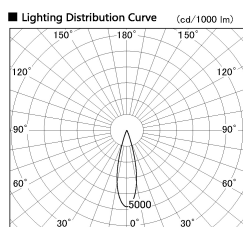

Item no. DD126-1425WB9030-LX

Series Name: Cledy versa L-G Antiglare
(DD126_AG-LX)

Installation	Recessed mount
Type	Cledy versa L-G Antiglare (DD126_AG-LX)
Fixture wattage	14W
Beam angle	26deg
Color Temp.	3000K
CRI	Ra>90
Luminous	1273 lm
Body	Die-castaluminumalloy
Body finish	N/A
Trim finish	Black
Reflector finish	White
IP Rate	IP20
Light source	COB module
Input Voltage	AC220~240V
Dimming Type	Non-Dimmable
Certificate	CE,CCC
Cut Hole	100

■ Direct Horizontal Illuminance DD126-1425WB9030-LX

Illuminance Angle	Beam Angle	Vertical Illuminance (lx)
25°	26°	24660
1		6170
1000		2740
5000		1540
2000		990
1000		690
500		500
390		390