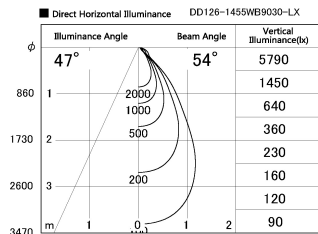

Item no. DD126-1455WB9030-LX

Series Name: Cledy versa L-G Antiglare
(DD126_AG-LX)

Installation	Recessed mount
Type	Cledy versa L-G Antiglare (DD126_AG-LX)
Fixture wattage	14W
Beam angle	48deg
Color Temp.	3000K
CRI	Ra>90
Luminous	1151 lm
Body	Die-cast aluminum alloy
Body finish	N/A
Trim finish	Black
Reflector finish	White
IP Rate	IP20
Light source	COB module
Input Voltage	AC220~240V
Dimming Type	Non-Dimmable
Certificate	CE,CCC
Cut Hole	100