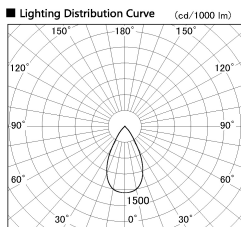

Item no. DD126-1455WB9030-LX

Series Name: Cledy versa L-G Antiglare
(DD126_AG-LX)

Installation	Recessed mount
Type	Cledy versa L-G Antiglare (DD126_AG-LX)
Fixture wattage	14W
Beam angle	48deg
Color Temp.	3000K
CRI	Ra>90
Luminous	1151 lm
Body	Die-cast aluminum alloy
Body finish	N/A
Trim finish	Black
Reflector finish	White
IP Rate	IP20
Light source	COB module
Input Voltage	AC220~240V
Dimming Type	Non-Dimmable
Certificate	CE,CCC
Cut Hole	100