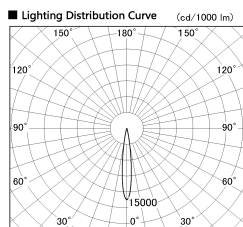

Item no. DD126-0815WB9030-LX

Series Name: Cledy versa L-G Antiglare  
(DD126\_AG-LX)

Installation	Recessed mount
Type	Cledy versa L-G Antiglare (DD126_AG-LX)
Fixture wattage	7.4W
Beam angle	14deg
Color Temp.	3000K
CRI	Ra>90
Luminous	596 lm
Body	Die-castaluminumalloy
Body finish	N/A
Trim finish	Black
Reflector finish	White
IP Rate	IP20
Light source	COB module
Input Voltage	AC220~240V
Dimming Type	Non-Dimmable
Certificate	CE,CCC
Cut Hole	100

■ Direct Horizontal Illuminance DD126-0815WB9030-LX

Illuminance Angle	Beam Angle	Vertical Illuminance (lx)
13°	14°	32390
1		8100
2		3600
3		2020
450		1300
680		900
910		660
m	1	0
	2	510