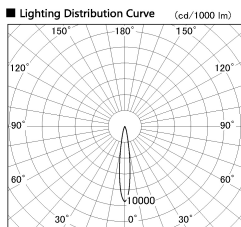

Item no. DD126-4015WB9035-LX

Series Name: Cledy versa L-G Antiglare
(DD126_AG-LX)

Installation	Recessed mount
Type	Cledy versa L-G Antiglare (DD126_AG-LX)
Fixture wattage	38.5W
Beam angle	15deg
Color Temp.	3500K
CRI	Ra>90
Luminous	3295 lm
Body	Die-castaluminumalloy
Body finish	N/A
Trim finish	Black
Reflector finish	White
IP Rate	IP20
Light source	COB module
Input Voltage	AC220~240V
Dimming Type	Non-Dimmable
Certificate	CE,CCC
Cut Hole	150

■ Direct Horizontal Illuminance DD126-4015WB9035-LX

Illuminance Angle	Beam Angle	Vertical Illuminance (lx)
14°	15°	125750
1		31440
		13970
2		7860
		5030
3		3490
		2570
980 m		1960