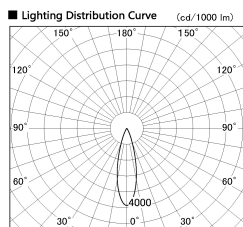

Item no. DD126-4025WB9035-LX

Series Name: Cledy versa L-G Antiglare
(DD126_AG-LX)

Installation	Recessed mount
Type	Cledy versa L-G Antiglare (DD126_AG-LX)
Fixture wattage	38.5W
Beam angle	27deg
Color Temp.	3500K
CRI	Ra>90
Luminous	3598 lm
Body	Die-castaluminumalloy
Body finish	N/A
Trim finish	Black
Reflector finish	White
IP Rate	IP20
Light source	COB module
Input Voltage	AC220~240V
Dimming Type	Non-Dimmable
Certificate	CE,CCC
Cut Hole	150

Direct Horizontal Illuminance DD126-4025WB9035-LX

φ	Illuminance Angle	Beam Angle	Vertical Illuminance (lx)
440	25°	27°	56240
1			14060
800			6250
2			3510
1330			2250
3			1560
1770			1150
m	1	1	880