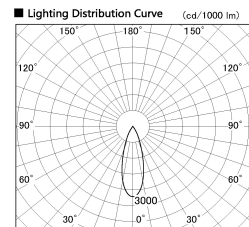

Item no. DD126-4035WB9035-LX

Series Name: Cledy versa L-G Antiglare
(DD126_AG-LX)

■ Direct Horizontal Illuminance DD126-4035WB9035-LX

φ	Illuminance Angle	Beam Angle	Vertical Illuminance (lx)
530	30°	32°	37910
1070			9480
1600			4210
2140			2370
			1520
			1050
			770
			590

Installation	Recessed mount
Type	Cledy versa L-G Antiglare (DD126_AG-LX)
Fixture wattage	38.5W
Beam angle	32deg
Color Temp.	3500K
CRI	Ra>90
Luminous	3551 lm
Body	Die-castaluminumalloy
Body finish	N/A
Trim finish	Black
Reflector finish	White
IP Rate	IP20
Light source	COB module
Input Voltage	AC220~240V
Dimming Type	Non-Dimmable
Certificate	CE,CCC
Cut Hole	150