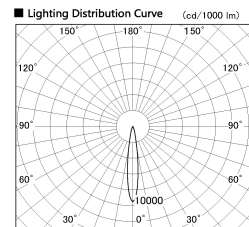

Item no. DD126-3715WB9035-LX

Series Name: Cledy versa L-G Antiglare  
(DD126\_AG-LX)

■ Direct Horizontal Illuminance DD126-3715WB9035-LX

Illuminance Angle	Beam Angle	Vertical Illuminance (lx)
14°	15°	120110
1		30030
		13350
2		7510
490		4800
730		3340
980		2450
m		1880

Installation	Recessed mount
Type	Cledy versa L-G Antiglare (DD126_AG-LX)
Fixture wattage	35.5W
Beam angle	15deg
Color Temp.	3500K
CRI	Ra>90
Luminous	3147 lm
Body	Die-castaluminumalloy
Body finish	N/A
Trim finish	Black
Reflector finish	White
IP Rate	IP20
Light source	COB module
Input Voltage	AC220~240V
Dimming Type	Non-Dimmable
Certificate	CE,CCC
Cut Hole	150