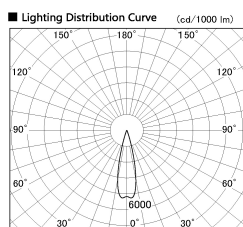

Item no. DD126-2525WB9035-LX

Series Name: Cledy versa L-G Antiglare
(DD126_AG-LX)

Installation	Recessed mount
Type	Cledy versa L-G Antiglare (DD126_AG-LX)
Fixture wattage	24W
Beam angle	25deg
Color Temp.	3500K
CRI	Ra>90
Luminous	1996 lm
Body	Die-castaluminumalloy
Body finish	N/A
Trim finish	Black
Reflector finish	White
IP Rate	IP20
Light source	COB module
Input Voltage	AC220~240V
Dimming Type	Non-Dimmable
Certificate	CE,CCC
Cut Hole	125

■ Direct Horizontal Illuminance DD126-2525WB9035-LX

Illuminance Angle	Beam Angle	Vertical Illuminance (lx)
25°	26°	40090
1		10020
2		4450
3		2510
1330		1600
1770		1110
m	1	820
	2	630