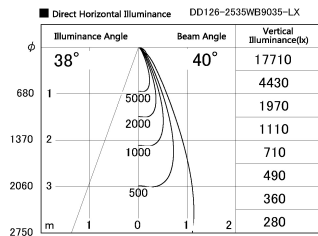

Item no. DD126-2535WB9035-LX

Series Name: Cledy versa L-G Antiglare
(DD126_AG-LX)

Installation	Recessed mount
Type	Cledy versa L-G Antiglare (DD126_AG-LX)
Fixture wattage	24W
Beam angle	38deg
Color Temp.	3500K
CRI	Ra>90
Luminous	2031 lm
Body	Die-castaluminumalloy
Body finish	N/A
Trim finish	Black
Reflector finish	White
IP Rate	IP20
Light source	COB module
Input Voltage	AC220~240V
Dimming Type	Non-Dimmable
Certificate	CE,CCC
Cut Hole	125