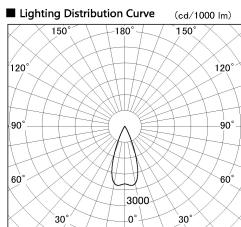

Item no. DD126-2535WB9035-LX

Series Name: Cledy versa L-G Antiglare
(DD126_AG-LX)

Installation	Recessed mount
Type	Cledy versa L-G Antiglare (DD126_AG-LX)
Fixture wattage	24W
Beam angle	38deg
Color Temp.	3500K
CRI	Ra>90
Luminous	2031 lm
Body	Die-castaluminumalloy
Body finish	N/A
Trim finish	Black
Reflector finish	White
IP Rate	IP20
Light source	COB module
Input Voltage	AC220~240V
Dimming Type	Non-Dimmable
Certificate	CE,CCC
Cut Hole	125