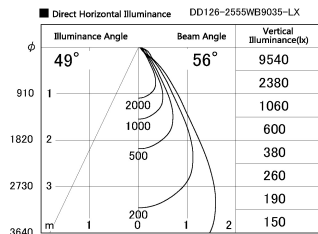

Item no. DD126-2555WB9035-LX

Series Name: Cledy versa L-G Antiglare
(DD126_AG-LX)

Installation	Recessed mount
Type	Cledy versa L-G Antiglare (DD126_AG-LX)
Fixture wattage	24W
Beam angle	55deg
Color Temp.	3500K
CRI	Ra>90
Luminous	1894 lm
Body	Die-cast aluminum alloy
Body finish	N/A
Trim finish	Black
Reflector finish	White
IP Rate	IP20
Light source	COB module
Input Voltage	AC220~240V
Dimming Type	Non-Dimmable
Certificate	CE,CCC
Cut Hole	125