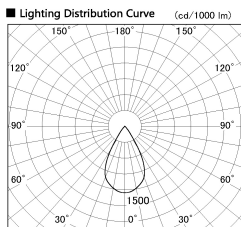

Item no. DD126-2555WB9035-LX

Series Name: Cledy versa L-G Antiglare
(DD126_AG-LX)

Installation	Recessed mount
Type	Cledy versa L-G Antiglare (DD126_AG-LX)
Fixture wattage	24W
Beam angle	55deg
Color Temp.	3500K
CRI	Ra>90
Luminous	1894 lm
Body	Die-cast aluminum alloy
Body finish	N/A
Trim finish	Black
Reflector finish	White
IP Rate	IP20
Light source	COB module
Input Voltage	AC220~240V
Dimming Type	Non-Dimmable
Certificate	CE,CCC
Cut Hole	125