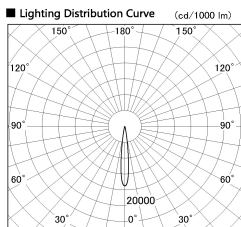

Item no. DD126-2015WB9035-LX

Series Name: Cledy versa L-G Antiglare
(DD126_AG-LX)

Direct Horizontal Illuminance DD126-2015WB9035-LX

φ	Illuminance Angle	Beam Angle	Vertical Illuminance (lx)
120	12°	13°	88320
120			22080
90			9810
90			5520
60			3530
60			2450
30			1800
0			1380

Installation	Recessed mount
Type	Cledy versa L-G Antiglare (DD126_AG-LX)
Fixture wattage	18.6W
Beam angle	14deg
Color Temp.	3500K
CRI	Ra>90
Luminous	1463 lm
Body	Die-castaluminumalloy
Body finish	N/A
Trim finish	Black
Reflector finish	White
IP Rate	IP20
Light source	COB module
Input Voltage	AC220~240V
Dimming Type	Non-Dimmable
Certificate	CE,CCC
Cut Hole	125