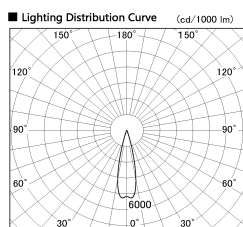

Item no. DD126-2025WB9035-LX

Series Name: Cledy versa L-G Antiglare
(DD126_AG-LX)

Installation	Recessed mount
Type	Cledy versa L-G Antiglare (DD126_AG-LX)
Fixture wattage	18.6W
Beam angle	25deg
Color Temp.	3500K
CRI	Ra>90
Luminous	1550 lm
Body	Die-castaluminumalloy
Body finish	N/A
Trim finish	Black
Reflector finish	White
IP Rate	IP20
Light source	COB module
Input Voltage	AC220~240V
Dimming Type	Non-Dimmable
Certificate	CE,CCC
Cut Hole	125

■ Direct Horizontal Illuminance DD126-2025WB9035-LX

φ	Illuminance Angle	Beam Angle	Vertical Illuminance(ft)		
440	25°	26°	31130		
1			7780		
800			3460		
2			1950		
1330			1250		
3			860		
1770			640		
m	1	0	1	2	490