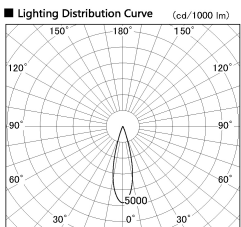

Item no. DD126-1425WB9035-LX

Series Name: Cledy versa L-G Antiglare
(DD126_AG-LX)

■ Direct Horizontal Illuminance DD126-1425WB9035-LX

Illuminance Angle	Beam Angle	Vertical Illuminance (lx)
25°	26°	25650
1		6410
10000		2850
5000		1600
2000		1030
800		710
1330		520
3		400
1770		

Installation	Recessed mount
Type	Cledy versa L-G Antiglare (DD126_AG-LX)
Fixture wattage	14W
Beam angle	26deg
Color Temp.	3500K
CRI	Ra>90
Luminous	1324 lm
Body	Die-cast aluminum alloy
Body finish	N/A
Trim finish	Black
Reflector finish	White
IP Rate	IP20
Light source	COB module
Input Voltage	AC220~240V
Dimming Type	Non-Dimmable
Certificate	CE,CCC
Cut Hole	100