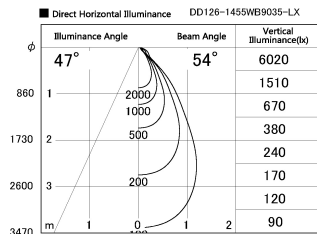

Item no. DD126-1455WB9035-LX

Series Name: Cledy versa L-G Antiglare
(DD126_AG-LX)

Installation	Recessed mount
Type	Cledy versa L-G Antiglare (DD126_AG-LX)
Fixture wattage	14W
Beam angle	48deg
Color Temp.	3500K
CRI	Ra>90
Luminous	1197 lm
Body	Die-cast aluminum alloy
Body finish	N/A
Trim finish	Black
Reflector finish	White
IP Rate	IP20
Light source	COB module
Input Voltage	AC220~240V
Dimming Type	Non-Dimmable
Certificate	CE,CCC
Cut Hole	100