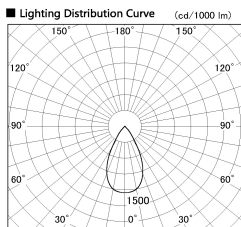

Item no. DD126-1455WB9035-LX

Series Name: Cledy versa L-G Antiglare
(DD126_AG-LX)

Installation	Recessed mount
Type	Cledy versa L-G Antiglare (DD126_AG-LX)
Fixture wattage	14W
Beam angle	48deg
Color Temp.	3500K
CRI	Ra>90
Luminous	1197 lm
Body	Die-cast aluminum alloy
Body finish	N/A
Trim finish	Black
Reflector finish	White
IP Rate	IP20
Light source	COB module
Input Voltage	AC220~240V
Dimming Type	Non-Dimmable
Certificate	CE,CCC
Cut Hole	100