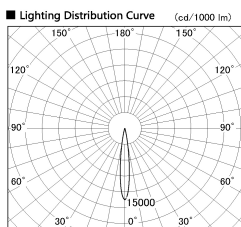

Item no. DD126-0815WB9035-LX

Series Name: Cledy versa L-G Antiglare
(DD126_AG-LX)

| | |
|------------------|--|
| Installation | Recessed mount |
| Type | Cledy versa L-G Antiglare (DD126_AG-LX) |
| Fixture wattage | 7.4W |
| Beam angle | 14deg |
| Color Temp. | 3500K |
| CRI | Ra>90 |
| Luminous | 620 lm |
| Body | Die-castaluminumalloy |
| Body finish | N/A |
| Trim finish | Black |
| Reflector finish | White |
| IP Rate | IP20 |
| Light source | COB module |
| Input Voltage | AC220~240V |
| Dimming Type | Non-Dimmable |
| Certificate | CE,CCC |
| Cut Hole | 100 |

■ Direct Horizontal Illuminance DD126-0815WB9035-LX

| φ | Illuminance Angle | Beam Angle | Vertical Illuminance(ft) | | |
|-----|-------------------|------------|--------------------------|---|-----|
| 220 | 13° | 14° | 33690 | | |
| 1 | | | 8420 | | |
| 450 | | | 3740 | | |
| 2 | | | 2110 | | |
| 680 | | | 1350 | | |
| 3 | | | 940 | | |
| 910 | | | 690 | | |
| m | 1 | 0 | 1 | 2 | 530 |