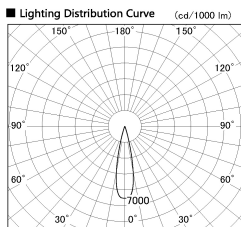

Item no. DD126-0825WB9035-LX

Series Name: Cledy versa L-G Antiglare
(DD126_AG-LX)

Installation	Recessed mount
Type	Cledy versa L-G Antiglare (DD126_AG-LX)
Fixture wattage	7.4W
Beam angle	22deg
Color Temp.	3500K
CRI	Ra>90
Luminous	674 lm
Body	Die-cast aluminum alloy
Body finish	N/A
Trim finish	Black
Reflector finish	White
IP Rate	IP20
Light source	COB module
Input Voltage	AC220~240V
Dimming Type	Non-Dimmable
Certificate	CE,CCC
Cut Hole	100