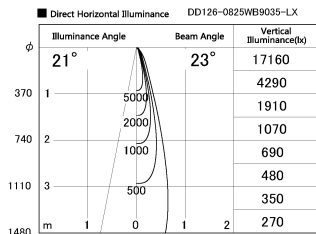

Item no. DD126-0825WB9035-LX

Series Name: Cledy versa L-G Antiglare
(DD126_AG-LX)

Installation	Recessed mount
Type	Cledy versa L-G Antiglare (DD126_AG-LX)
Fixture wattage	7.4W
Beam angle	22deg
Color Temp.	3500K
CRI	Ra>90
Luminous	674 lm
Body	Die-cast aluminum alloy
Body finish	N/A
Trim finish	Black
Reflector finish	White
IP Rate	IP20
Light source	COB module
Input Voltage	AC220~240V
Dimming Type	Non-Dimmable
Certificate	CE,CCC
Cut Hole	100