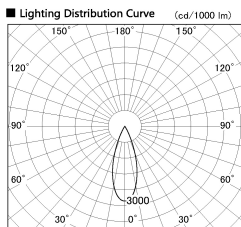

Item no. DD126-0835WB9035-LX

Series Name: Cledy versa L-G Antiglare
(DD126_AG-LX)

■ Direct Horizontal Illuminance DD126-0835WB9035-LX

Illuminance Angle	Beam Angle	Vertical Illuminance (lx)
32°	35°	7340
1		1830
2		820
3		460
2280 m		290
		200
		150
		110

Installation	Recessed mount
Type	Cledy versa L-G Antiglare (DD126_AG-LX)
Fixture wattage	7.4W
Beam angle	34deg
Color Temp.	3500K
CRI	Ra>90
Luminous	647 lm
Body	Die-cast aluminum alloy
Body finish	N/A
Trim finish	Black
Reflector finish	White
IP Rate	IP20
Light source	COB module
Input Voltage	AC220~240V
Dimming Type	Non-Dimmable
Certificate	CE,CCC
Cut Hole	100