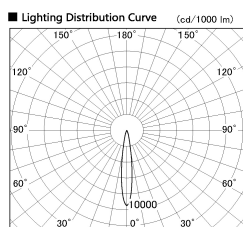

Item no. DD126-3715WB9040-LX

Series Name: Cledy versa L-G Antiglare  
(DD126\_AG-LX)

Installation	Recessed mount
Type	Cledy versa L-G Antiglare (DD126_AG-LX)
Fixture wattage	35.5W
Beam angle	15deg
Color Temp.	4000K
CRI	Ra>90
Luminous	3208 lm
Body	Die-castaluminumalloy
Body finish	N/A
Trim finish	Black
Reflector finish	White
IP Rate	IP20
Light source	COB module
Input Voltage	AC220~240V
Dimming Type	Non-Dimmable
Certificate	CE,CCC
Cut Hole	150

■ Direct Horizontal Illuminance DD126-3715WB9035-LX

Illuminance Angle	Beam Angle	Vertical Illuminance(ft)
14°	15°	122430
1		30610
		13600
2		7650
		4900
3		3400
		2500
980 m		1910