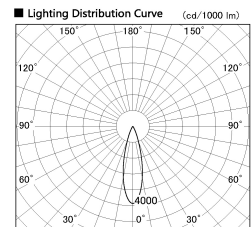

Item no. DD126-3725WB9040-LX

Series Name: Cledy versa L-G Antiglare
(DD126_AG-LX)

■ Direct Horizontal Illuminance DD126-3725WB9040-LX

Illuminance Angle	Beam Angle	Vertical Illuminance (lx)
25°	27°	54550
440	1	13640
800	2	6060
1330	3	3410
1770	m	2180
	1	1520
	1	1110
	2	850

Installation	Recessed mount
Type	Cledy versa L-G Antiglare (DD126_AG-LX)
Fixture wattage	35.5W
Beam angle	27deg
Color Temp.	4000K
CRI	Ra>90
Luminous	3490 lm
Body	Die-castaluminumalloy
Body finish	N/A
Trim finish	Black
Reflector finish	White
IP Rate	IP20
Light source	COB module
Input Voltage	AC220~240V
Dimming Type	Non-Dimmable
Certificate	CE,CCC
Cut Hole	150