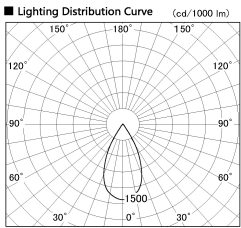

Item no. DD126-3755WB9040-LX

Series Name: Cledy versa L-G Antiglare
(DD126_AG-LX)

Installation	Recessed mount
Type	Cledy versa L-G Antiglare (DD126_AG-LX)
Fixture wattage	35.5W
Beam angle	51deg
Color Temp.	4000K
CRI	Ra>90
Luminous	3004 lm
Body	Die-castaluminumalloy
Body finish	N/A
Trim finish	Black
Reflector finish	White
IP Rate	IP20
Light source	COB module
Input Voltage	AC220~240V
Dimming Type	Non-Dimmable
Certificate	CE,CCC
Cut Hole	150