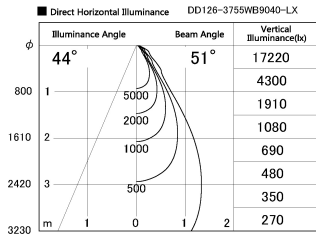

Item no. DD126-3755WB9040-LX

Series Name: Cledy versa L-G Antiglare
(DD126_AG-LX)

Installation	Recessed mount
Type	Cledy versa L-G Antiglare (DD126_AG-LX)
Fixture wattage	35.5W
Beam angle	51deg
Color Temp.	4000K
CRI	Ra>90
Luminous	3004 lm
Body	Die-castaluminumalloy
Body finish	N/A
Trim finish	Black
Reflector finish	White
IP Rate	IP20
Light source	COB module
Input Voltage	AC220~240V
Dimming Type	Non-Dimmable
Certificate	CE,CCC
Cut Hole	150