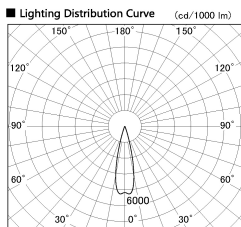

Item no. DD126-2525WB9040-LX

Series Name: Cledy versa L-G Antiglare
(DD126_AG-LX)

Direct Horizontal Illuminance DD126-2525WB9040-LX

Illuminance Angle	Beam Angle	Vertical Illuminance (lx)
25°	26°	40850
1		10210
2		4540
3		2550
1330		1630
1770		1130
m	1	830
	2	640

Installation	Recessed mount
Type	Cledy versa L-G Antiglare (DD126_AG-LX)
Fixture wattage	24W
Beam angle	25deg
Color Temp.	4000K
CRI	Ra>90
Luminous	2034 lm
Body	Die-cast aluminum alloy
Body finish	N/A
Trim finish	Black
Reflector finish	White
IP Rate	IP20
Light source	COB module
Input Voltage	AC220~240V
Dimming Type	Non-Dimmable
Certificate	CE,CCC
Cut Hole	125