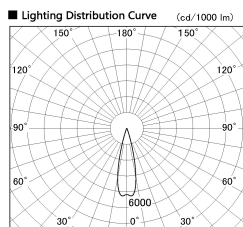

Item no. DD126-2025WB9040-LX

Series Name: Cledy versa L-G Antiglare  
(DD126\_AG-LX)

Installation	Recessed mount
Type	Cledy versa L-G Antiglare (DD126_AG-LX)
Fixture wattage	18.6W
Beam angle	25deg
Color Temp.	4000K
CRI	Ra>90
Luminous	1580 lm
Body	Die-castaluminumalloy
Body finish	N/A
Trim finish	Black
Reflector finish	White
IP Rate	IP20
Light source	COB module
Input Voltage	AC220~240V
Dimming Type	Non-Dimmable
Certificate	CE,CCC
Cut Hole	125

■ Direct Horizontal Illuminance DD126-2025WB9040-LX

φ	Illuminance Angle	Beam Angle	Vertical Illuminance(ft)		
440	25°	26°	31730		
1			7930		
800			3530		
2			1980		
1330			1270		
3			880		
1770			650		
m	1	0	1	2	500