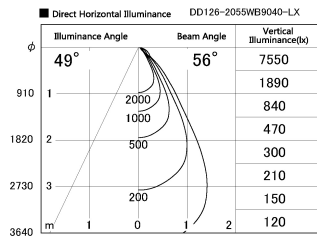

Item no. DD126-2055WB9040-LX

Series Name: Cledy versa L-G Antiglare  
(DD126\_AG-LX)

Installation	Recessed mount
Type	Cledy versa L-G Antiglare (DD126_AG-LX)
Fixture wattage	18.6W
Beam angle	55deg
Color Temp.	4000K
CRI	Ra>90
Luminous	1499 lm
Body	Die-castaluminumalloy
Body finish	N/A
Trim finish	Black
Reflector finish	White
IP Rate	IP20
Light source	COB module
Input Voltage	AC220~240V
Dimming Type	Non-Dimmable
Certificate	CE,CCC
Cut Hole	125