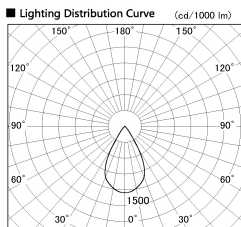

Item no. DD126-2055WB9040-LX

Series Name: Cledy versa L-G Antiglare  
(DD126\_AG-LX)

Installation	Recessed mount
Type	Cledy versa L-G Antiglare (DD126_AG-LX)
Fixture wattage	18.6W
Beam angle	55deg
Color Temp.	4000K
CRI	Ra>90
Luminous	1499 lm
Body	Die-castaluminumalloy
Body finish	N/A
Trim finish	Black
Reflector finish	White
IP Rate	IP20
Light source	COB module
Input Voltage	AC220~240V
Dimming Type	Non-Dimmable
Certificate	CE,CCC
Cut Hole	125