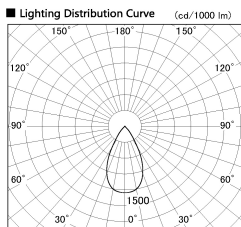

Item no. DD126-1455WB9040-LX

Series Name: Cledy versa L-G Antiglare
(DD126_AG-LX)

| | |
|------------------|--|
| Installation | Recessed mount |
| Type | Cledy versa L-G Antiglare (DD126_AG-LX) |
| Fixture wattage | 14W |
| Beam angle | 48deg |
| Color Temp. | 4000K |
| CRI | Ra>90 |
| Luminous | 1220 lm |
| Body | Die-cast aluminum alloy |
| Body finish | N/A |
| Trim finish | Black |
| Reflector finish | White |
| IP Rate | IP20 |
| Light source | COB module |
| Input Voltage | AC220~240V |
| Dimming Type | Non-Dimmable |
| Certificate | CE,CCC |
| Cut Hole | 100 |