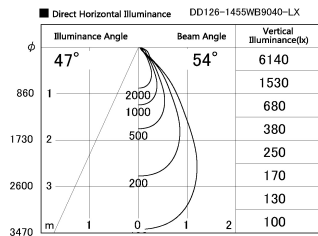

Item no. DD126-1455WB9040-LX

Series Name: Cledy versa L-G Antiglare
(DD126_AG-LX)

| | |
|------------------|--|
| Installation | Recessed mount |
| Type | Cledy versa L-G Antiglare (DD126_AG-LX) |
| Fixture wattage | 14W |
| Beam angle | 48deg |
| Color Temp. | 4000K |
| CRI | Ra>90 |
| Luminous | 1220 lm |
| Body | Die-cast aluminum alloy |
| Body finish | N/A |
| Trim finish | Black |
| Reflector finish | White |
| IP Rate | IP20 |
| Light source | COB module |
| Input Voltage | AC220~240V |
| Dimming Type | Non-Dimmable |
| Certificate | CE,CCC |
| Cut Hole | 100 |