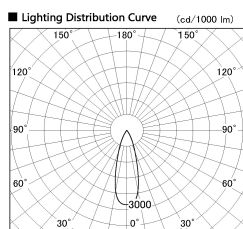

Item no. SD380-5020W9027

Series Name: High power compact tracklight (SD380)

|                  |                                       |
|------------------|---------------------------------------|
| Installation     | Track Mount                           |
| Type             | High power compact tracklight (SD380) |
| Fixture wattage  | 46.3W                                 |
| Beam angle       | 31 deg                                |
| Color Temp.      | 2700K                                 |
| CRI              | Ra>90                                 |
| Luminous         | 5209 lm                               |
| Body             | Die-castaluminumalloy                 |
| Body finish      | White                                 |
| Trim finish      | White                                 |
| Reflector finish | N/A                                   |
| IP Rate          | IP20                                  |
| Light source     | COB module                            |
| Input Voltage    | AC220~240V                            |
| Dimming Type     | Non-Dimmable                          |
| Certificate      | CE,CCC                                |
| Cut Hole         | N/A                                   |