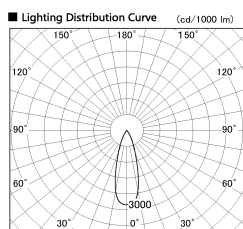

Item no. SD380-5020W9027

Series Name: High power compact tracklight (SD380)

Installation	Track Mount
Type	High power compact tracklight (SD380)
Fixture wattage	46.3W
Beam angle	31 deg
Color Temp.	2700K
CRI	Ra>90
Luminous	5209 lm
Body	Die-castaluminumalloy
Body finish	White
Trim finish	White
Reflector finish	N/A
IP Rate	IP20
Light source	COB module
Input Voltage	AC220~240V
Dimming Type	Non-Dimmable
Certificate	CE,CCC
Cut Hole	N/A