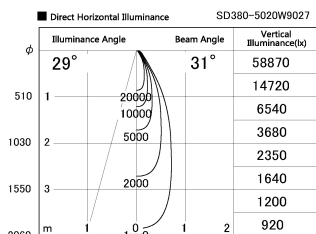

Item no. SD380-5020W9027

Series Name: High power compact tracklight (SD380)

Installation	Track Mount
Type	High power compact tracklight (SD380)
Fixture wattage	46.3W
Beam angle	31 deg
Color Temp.	2700K
CRI	Ra>90
Luminous	5209 lm
Body	Die-castaluminumalloy
Body finish	White
Trim finish	White
Reflector finish	N/A
IP Rate	IP20
Light source	COB module
Input Voltage	AC220~240V
Dimming Type	Non-Dimmable
Certificate	CE,CCC
Cut Hole	N/A