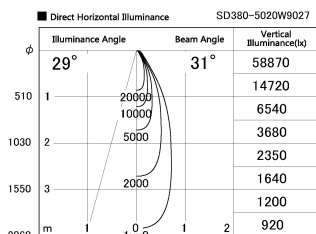

Item no. SD380-5020W9027

Series Name: High power compact tracklight (SD380)

|                  |                                       |
|------------------|---------------------------------------|
| Installation     | Track Mount                           |
| Type             | High power compact tracklight (SD380) |
| Fixture wattage  | 46.3W                                 |
| Beam angle       | 31 deg                                |
| Color Temp.      | 2700K                                 |
| CRI              | Ra>90                                 |
| Luminous         | 5209 lm                               |
| Body             | Die-castaluminumalloy                 |
| Body finish      | White                                 |
| Trim finish      | White                                 |
| Reflector finish | N/A                                   |
| IP Rate          | IP20                                  |
| Light source     | COB module                            |
| Input Voltage    | AC220~240V                            |
| Dimming Type     | Non-Dimmable                          |
| Certificate      | CE,CCC                                |
| Cut Hole         | N/A                                   |