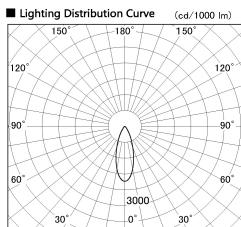

Item no. SD380-5030W9027

Series Name: High power compact tracklight (SD380)

Installation	Track Mount
Type	High power compact tracklight (SD380)
Fixture wattage	46.3W
Beam angle	35 deg
Color Temp.	2700K
CRI	Ra>90
Luminous	5167 lm
Body	Die-castaluminumalloy
Body finish	White
Trim finish	White
Reflector finish	N/A
IP Rate	IP20
Light source	COB module
Input Voltage	AC220~240V
Dimming Type	Non-Dimmable
Certificate	CE,CCC
Cut Hole	N/A