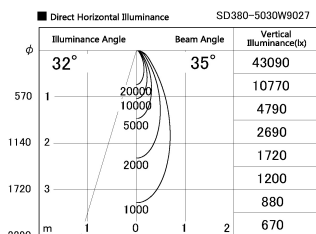

Item no. SD380-5030W9027

Series Name: High power compact tracklight (SD380)

Installation	Track Mount
Type	High power compact tracklight (SD380)
Fixture wattage	46.3W
Beam angle	35 deg
Color Temp.	2700K
CRI	Ra>90
Luminous	5167 lm
Body	Die-castaluminumalloy
Body finish	White
Trim finish	White
Reflector finish	N/A
IP Rate	IP20
Light source	COB module
Input Voltage	AC220~240V
Dimming Type	Non-Dimmable
Certificate	CE,CCC
Cut Hole	N/A