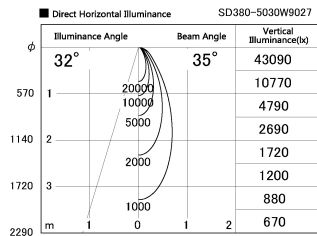

Item no. SD380-5030W9027

Series Name: High power compact tracklight (SD380)

Installation	Track Mount
Type	High power compact tracklight (SD380)
Fixture wattage	46.3W
Beam angle	35 deg
Color Temp.	2700K
CRI	Ra>90
Luminous	5167 lm
Body	Die-castaluminumalloy
Body finish	White
Trim finish	White
Reflector finish	N/A
IP Rate	IP20
Light source	COB module
Input Voltage	AC220~240V
Dimming Type	Non-Dimmable
Certificate	CE,CCC
Cut Hole	N/A