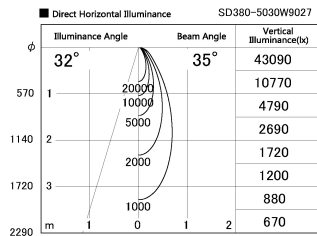

Item no. SD380-5030W9027

Series Name: High power compact tracklight (SD380)

| | |
|------------------|-----------------------|
| Installation | Track Mount |
| Type | |
| Fixture wattage | 46.3W |
| Beam angle | 35 deg |
| Color Temp. | 2700K |
| CRI | Ra>90 |
| Luminous | 5167 lm |
| Body | Die-castaluminumalloy |
| Body finish | White |
| Trim finish | White |
| Reflector finish | N/A |
| IP Rate | IP20 |
| Light source | COB module |
| Input Voltage | AC220~240V |
| Dimming Type | Non-Dimmable |
| Certificate | CE,CCC |
| Cut Hole | N/A |