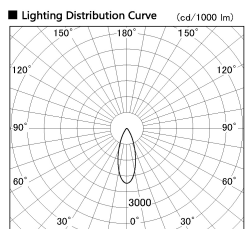

Item no. SD380-5030W9027

Series Name: High power compact tracklight (SD380)

| | |
|------------------|-----------------------|
| Installation | Track Mount |
| Type | |
| Fixture wattage | 46.3W |
| Beam angle | 35 deg |
| Color Temp. | 2700K |
| CRI | Ra>90 |
| Luminous | 5167 lm |
| Body | Die-castaluminumalloy |
| Body finish | White |
| Trim finish | White |
| Reflector finish | N/A |
| IP Rate | IP20 |
| Light source | COB module |
| Input Voltage | AC220~240V |
| Dimming Type | Non-Dimmable |
| Certificate | CE,CCC |
| Cut Hole | N/A |