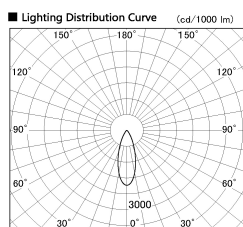

Item no. SD380-5030W9027

Series Name: High power compact tracklight (SD380)

Installation	Track Mount
Type	High power compact tracklight (SD380)
Fixture wattage	46.3W
Beam angle	35 deg
Color Temp.	2700K
CRI	Ra>90
Luminous	5167 lm
Body	Die-castaluminumalloy
Body finish	White
Trim finish	White
Reflector finish	N/A
IP Rate	IP20
Light source	COB module
Input Voltage	AC220~240V
Dimming Type	Non-Dimmable
Certificate	CE,CCC
Cut Hole	N/A