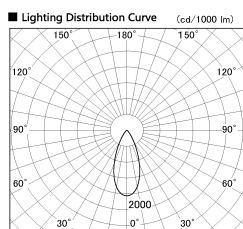

Item no. SD380-5040W9027

Series Name: High power compact tracklight (SD380)

Installation	Track Mount
Type	High power compact tracklight (SD380)
Fixture wattage	46.3W
Beam angle	42 deg
Color Temp.	2700K
CRI	Ra>90
Luminous	5815 lm
Body	Die-castaluminumalloy
Body finish	White
Trim finish	White
Reflector finish	N/A
IP Rate	IP20
Light source	COB module
Input Voltage	AC220~240V
Dimming Type	Non-Dimmable
Certificate	CE,CCC
Cut Hole	N/A