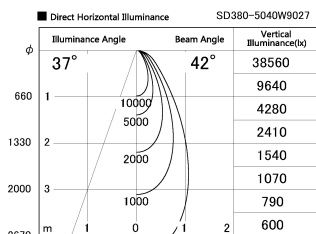

Item no. SD380-5040W9027

Series Name: High power compact tracklight (SD380)

Installation	Track Mount
Type	High power compact tracklight (SD380)
Fixture wattage	46.3W
Beam angle	42 deg
Color Temp.	2700K
CRI	Ra>90
Luminous	5815 lm
Body	Die-castaluminumalloy
Body finish	White
Trim finish	White
Reflector finish	N/A
IP Rate	IP20
Light source	COB module
Input Voltage	AC220~240V
Dimming Type	Non-Dimmable
Certificate	CE,CCC
Cut Hole	N/A