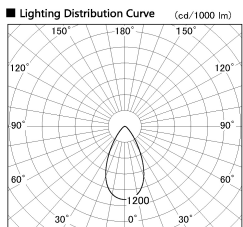

Item no. SD380-5060W9027

Series Name: High power compact tracklight (SD380)

Installation	Track Mount
Type	High power compact tracklight (SD380)
Fixture wattage	46.3W
Beam angle	53 deg
Color Temp.	2700K
CRI	Ra>90
Luminous	5983 lm
Body	Die-castaluminumalloy
Body finish	White
Trim finish	White
Reflector finish	N/A
IP Rate	IP20
Light source	COB module
Input Voltage	AC220~240V
Dimming Type	Non-Dimmable
Certificate	CE,CCC
Cut Hole	N/A