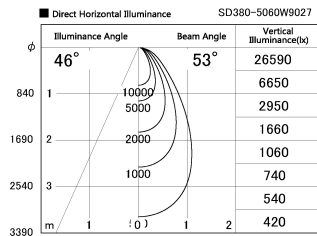

Item no. SD380-5060W9027

Series Name: High power compact tracklight (SD380)

Installation	Track Mount
Type	High power compact tracklight (SD380)
Fixture wattage	46.3W
Beam angle	53 deg
Color Temp.	2700K
CRI	Ra>90
Luminous	5983 lm
Body	Die-castaluminumalloy
Body finish	White
Trim finish	White
Reflector finish	N/A
IP Rate	IP20
Light source	COB module
Input Voltage	AC220~240V
Dimming Type	Non-Dimmable
Certificate	CE,CCC
Cut Hole	N/A