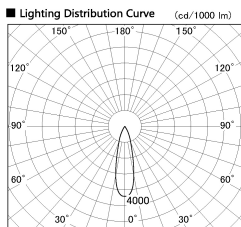

Item no. SD380-4520W9027

Series Name: High power compact tracklight (SD380)

Installation	Track Mount
Type	High power compact tracklight (SD380)
Fixture wattage	41W
Beam angle	26 deg
Color Temp.	2700K
CRI	Ra>90
Luminous	4266 lm
Body	Die-castaluminumalloy
Body finish	White
Trim finish	White
Reflector finish	N/A
IP Rate	IP20
Light source	COB module
Input Voltage	AC220~240V
Dimming Type	Non-Dimmable
Certificate	CE,CCC
Cut Hole	N/A