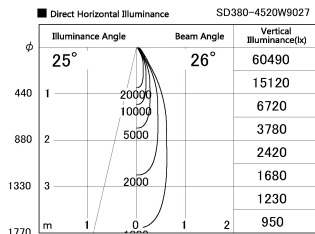

Item no. SD380-4520W9027

Series Name: High power compact tracklight (SD380)

Installation	Track Mount
Type	High power compact tracklight (SD380)
Fixture wattage	41W
Beam angle	26 deg
Color Temp.	2700K
CRI	Ra>90
Luminous	4266 lm
Body	Die-castaluminumalloy
Body finish	White
Trim finish	White
Reflector finish	N/A
IP Rate	IP20
Light source	COB module
Input Voltage	AC220~240V
Dimming Type	Non-Dimmable
Certificate	CE,CCC
Cut Hole	N/A