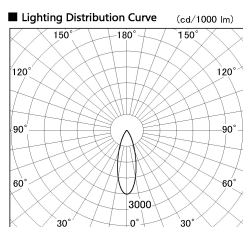

Item no. SD380-4530W9027

Series Name: High power compact tracklight (SD380)

Installation	Track Mount
Type	High power compact tracklight (SD380)
Fixture wattage	41W
Beam angle	31 deg
Color Temp.	2700K
CRI	Ra>90
Luminous	4247 lm
Body	Die-castaluminumalloy
Body finish	White
Trim finish	White
Reflector finish	N/A
IP Rate	IP20
Light source	COB module
Input Voltage	AC220~240V
Dimming Type	Non-Dimmable
Certificate	CE,CCC
Cut Hole	N/A