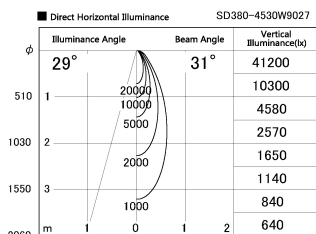

Item no. SD380-4530W9027

Series Name: High power compact tracklight (SD380)

Installation	Track Mount
Type	High power compact tracklight (SD380)
Fixture wattage	41W
Beam angle	31 deg
Color Temp.	2700K
CRI	Ra>90
Luminous	4247 lm
Body	Die-castaluminumalloy
Body finish	White
Trim finish	White
Reflector finish	N/A
IP Rate	IP20
Light source	COB module
Input Voltage	AC220~240V
Dimming Type	Non-Dimmable
Certificate	CE,CCC
Cut Hole	N/A