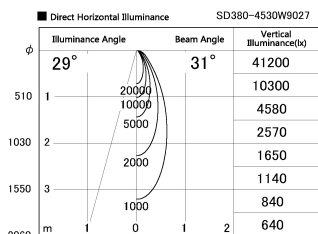

Item no. SD380-4530W9027

Series Name: High power compact tracklight (SD380)

Installation	Track Mount
Type	High power compact tracklight (SD380)
Fixture wattage	41W
Beam angle	31 deg
Color Temp.	2700K
CRI	Ra>90
Luminous	4247 lm
Body	Die-castaluminumalloy
Body finish	White
Trim finish	White
Reflector finish	N/A
IP Rate	IP20
Light source	COB module
Input Voltage	AC220~240V
Dimming Type	Non-Dimmable
Certificate	CE,CCC
Cut Hole	N/A