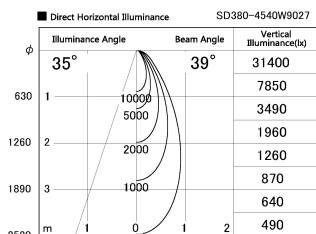

Item no. SD380-4540W9027

Series Name: High power compact tracklight (SD380)

Installation	Track Mount
Type	High power compact tracklight (SD380)
Fixture wattage	41W
Beam angle	39 deg
Color Temp.	2700K
CRI	Ra>90
Luminous	4239 lm
Body	Die-castaluminumalloy
Body finish	White
Trim finish	White
Reflector finish	N/A
IP Rate	IP20
Light source	COB module
Input Voltage	AC220~240V
Dimming Type	Non-Dimmable
Certificate	CE,CCC
Cut Hole	N/A