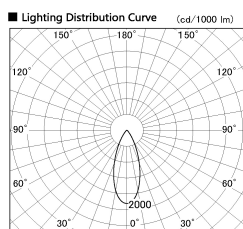

Item no. SD380-4540W9027

Series Name: High power compact tracklight (SD380)

Installation	Track Mount
Type	High power compact tracklight (SD380)
Fixture wattage	41W
Beam angle	39 deg
Color Temp.	2700K
CRI	Ra>90
Luminous	4239 lm
Body	Die-castaluminumalloy
Body finish	White
Trim finish	White
Reflector finish	N/A
IP Rate	IP20
Light source	COB module
Input Voltage	AC220~240V
Dimming Type	Non-Dimmable
Certificate	CE,CCC
Cut Hole	N/A