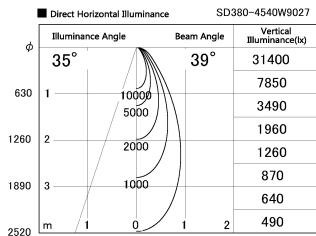

Item no. SD380-4540W9027

Series Name: High power compact tracklight (SD380)

Installation	Track Mount
Type	
Fixture wattage	41W
Beam angle	39 deg
Color Temp.	2700K
CRI	Ra>90
Luminous	4239 lm
Body	Die-castaluminumalloy
Body finish	White
Trim finish	White
Reflector finish	N/A
IP Rate	IP20
Light source	COB module
Input Voltage	AC220~240V
Dimming Type	Non-Dimmable
Certificate	CE,CCC
Cut Hole	N/A