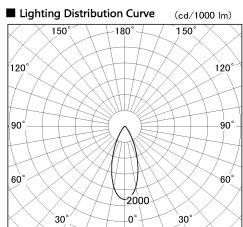

Item no. SD380-4540W9027

Series Name: High power compact tracklight (SD380)

Installation	Track Mount
Type	
Fixture wattage	41W
Beam angle	39 deg
Color Temp.	2700K
CRI	Ra>90
Luminous	4239 lm
Body	Die-castaluminumalloy
Body finish	White
Trim finish	White
Reflector finish	N/A
IP Rate	IP20
Light source	COB module
Input Voltage	AC220~240V
Dimming Type	Non-Dimmable
Certificate	CE,CCC
Cut Hole	N/A