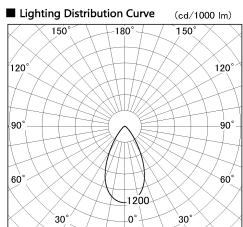

Item no. SD380-4560W9027

Series Name: High power compact tracklight (SD380)

Installation	Track Mount
Type	High power compact tracklight (SD380)
Fixture wattage	41W
Beam angle	53 deg
Color Temp.	2700K
CRI	Ra>90
Luminous	4683 lm
Body	Die-cast aluminum alloy
Body finish	White
Trim finish	White
Reflector finish	N/A
IP Rate	IP20
Light source	COB module
Input Voltage	AC220~240V
Dimming Type	Non-Dimmable
Certificate	CE,CCC
Cut Hole	N/A