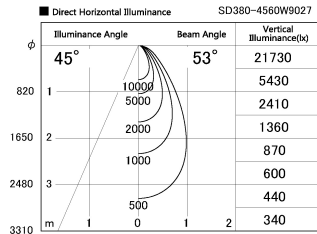

Item no. SD380-4560W9027

Series Name: High power compact tracklight (SD380)

Installation	Track Mount
Type	High power compact tracklight (SD380)
Fixture wattage	41W
Beam angle	53 deg
Color Temp.	2700K
CRI	Ra>90
Luminous	4683 lm
Body	Die-cast aluminum alloy
Body finish	White
Trim finish	White
Reflector finish	N/A
IP Rate	IP20
Light source	COB module
Input Voltage	AC220~240V
Dimming Type	Non-Dimmable
Certificate	CE,CCC
Cut Hole	N/A