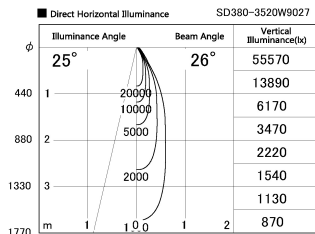

Item no. SD380-3520W9027

Series Name: High power compact tracklight (SD380)

Installation	Track Mount
Type	High power compact tracklight (SD380)
Fixture wattage	36W
Beam angle	26 deg
Color Temp.	2700K
CRI	Ra>90
Luminous	3919 lm
Body	Die-cast aluminum alloy
Body finish	White
Trim finish	White
Reflector finish	N/A
IP Rate	IP20
Light source	COB module
Input Voltage	AC220~240V
Dimming Type	Non-Dimmable
Certificate	CE,CCC
Cut Hole	N/A