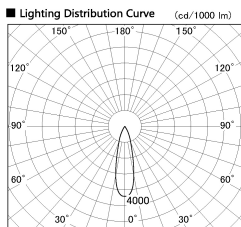

Item no. SD380-3520W9027

Series Name: High power compact tracklight (SD380)

Installation	Track Mount
Type	High power compact tracklight (SD380)
Fixture wattage	36W
Beam angle	26 deg
Color Temp.	2700K
CRI	Ra>90
Luminous	3919 lm
Body	Die-cast aluminum alloy
Body finish	White
Trim finish	White
Reflector finish	N/A
IP Rate	IP20
Light source	COB module
Input Voltage	AC220~240V
Dimming Type	Non-Dimmable
Certificate	CE,CCC
Cut Hole	N/A